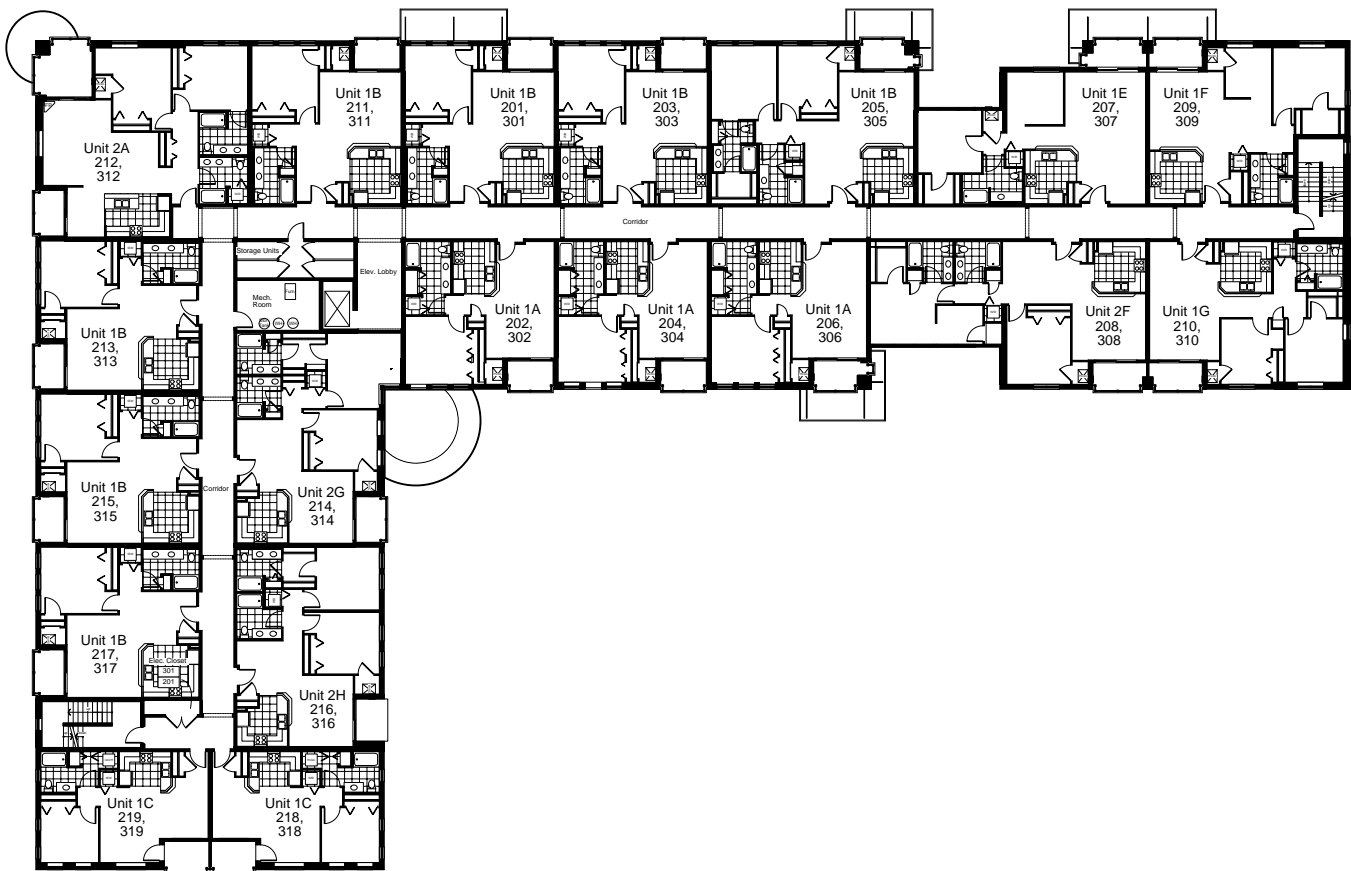

Corner of Atwood Ave. and Amoth Court. ■ Madison, WI 53704
Schenk/Atwood Neighborhood

Second & Third Floor

Reminiscent of Great Urban Streets Where People Both Live and Work

For more leasing information, please call (608) 268-7016
or visit our website at: www.KennedyPlaceApartments.com